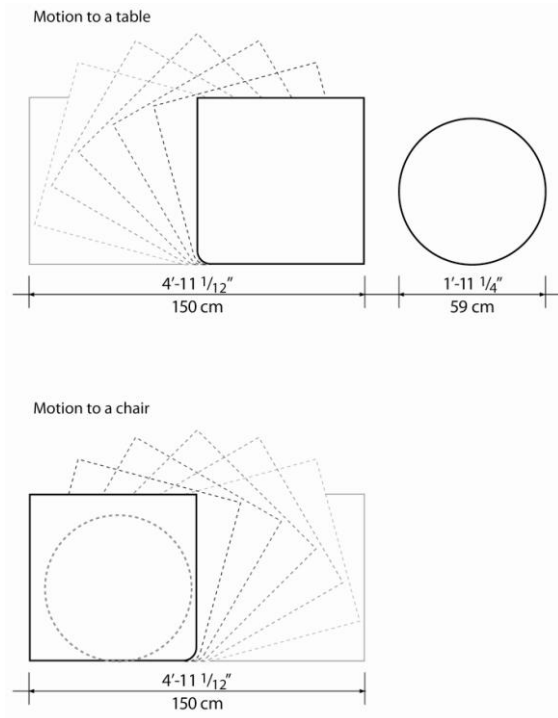

User Instructions:

SWITCH is multifunctional and easily adapts from a comfortable chair to a working place.

Convert swiTCh from Chair to Table:

- Roll the ball slightly aside
- Step inside the armrests
- Pull the handle on the backside towards you
- The backside will easily move over 90 degrees switching to a table
- Roll the ball in front of the table and enjoy the work place.

Convert swiTCh from Table to Chair:

- Step in front of the table
- Take the handle on the wooden work surface
- Lift slightly and pull away from you
- The table will easily move backwards 90 degrees into armrest position
- Roll the ball inside the armrests and enjoy the comfortable relaxing chair.

Watch the demo trailer !